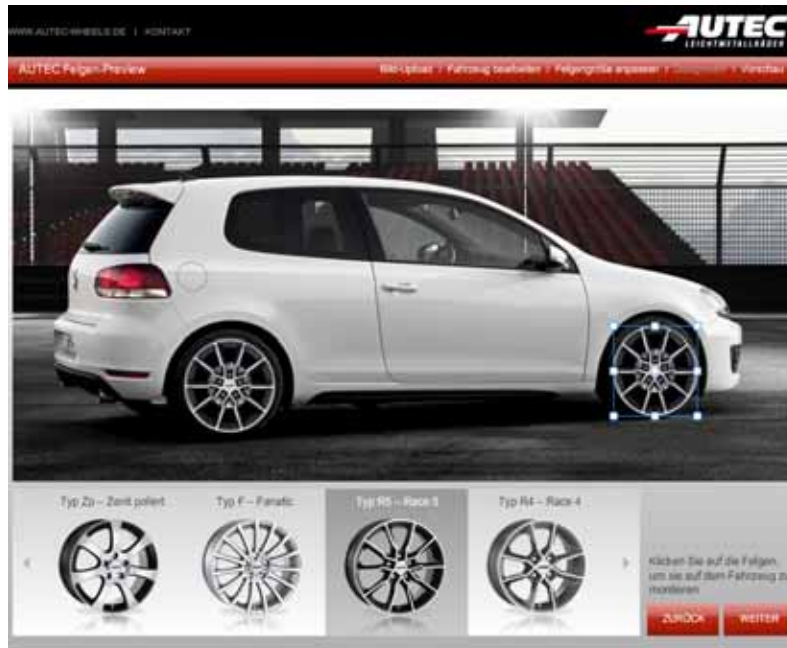

New on www.autec-wheels.de: The wheel preview!

From now on it will be much easier for interested customers to find the most beautiful AUTEC wheel for their vehicle.

As the new wheel preview on www.autec-wheels.de gives them the possibility to upload a car picture or to choose an image from the database and to mount all AUTEC wheels virtually!